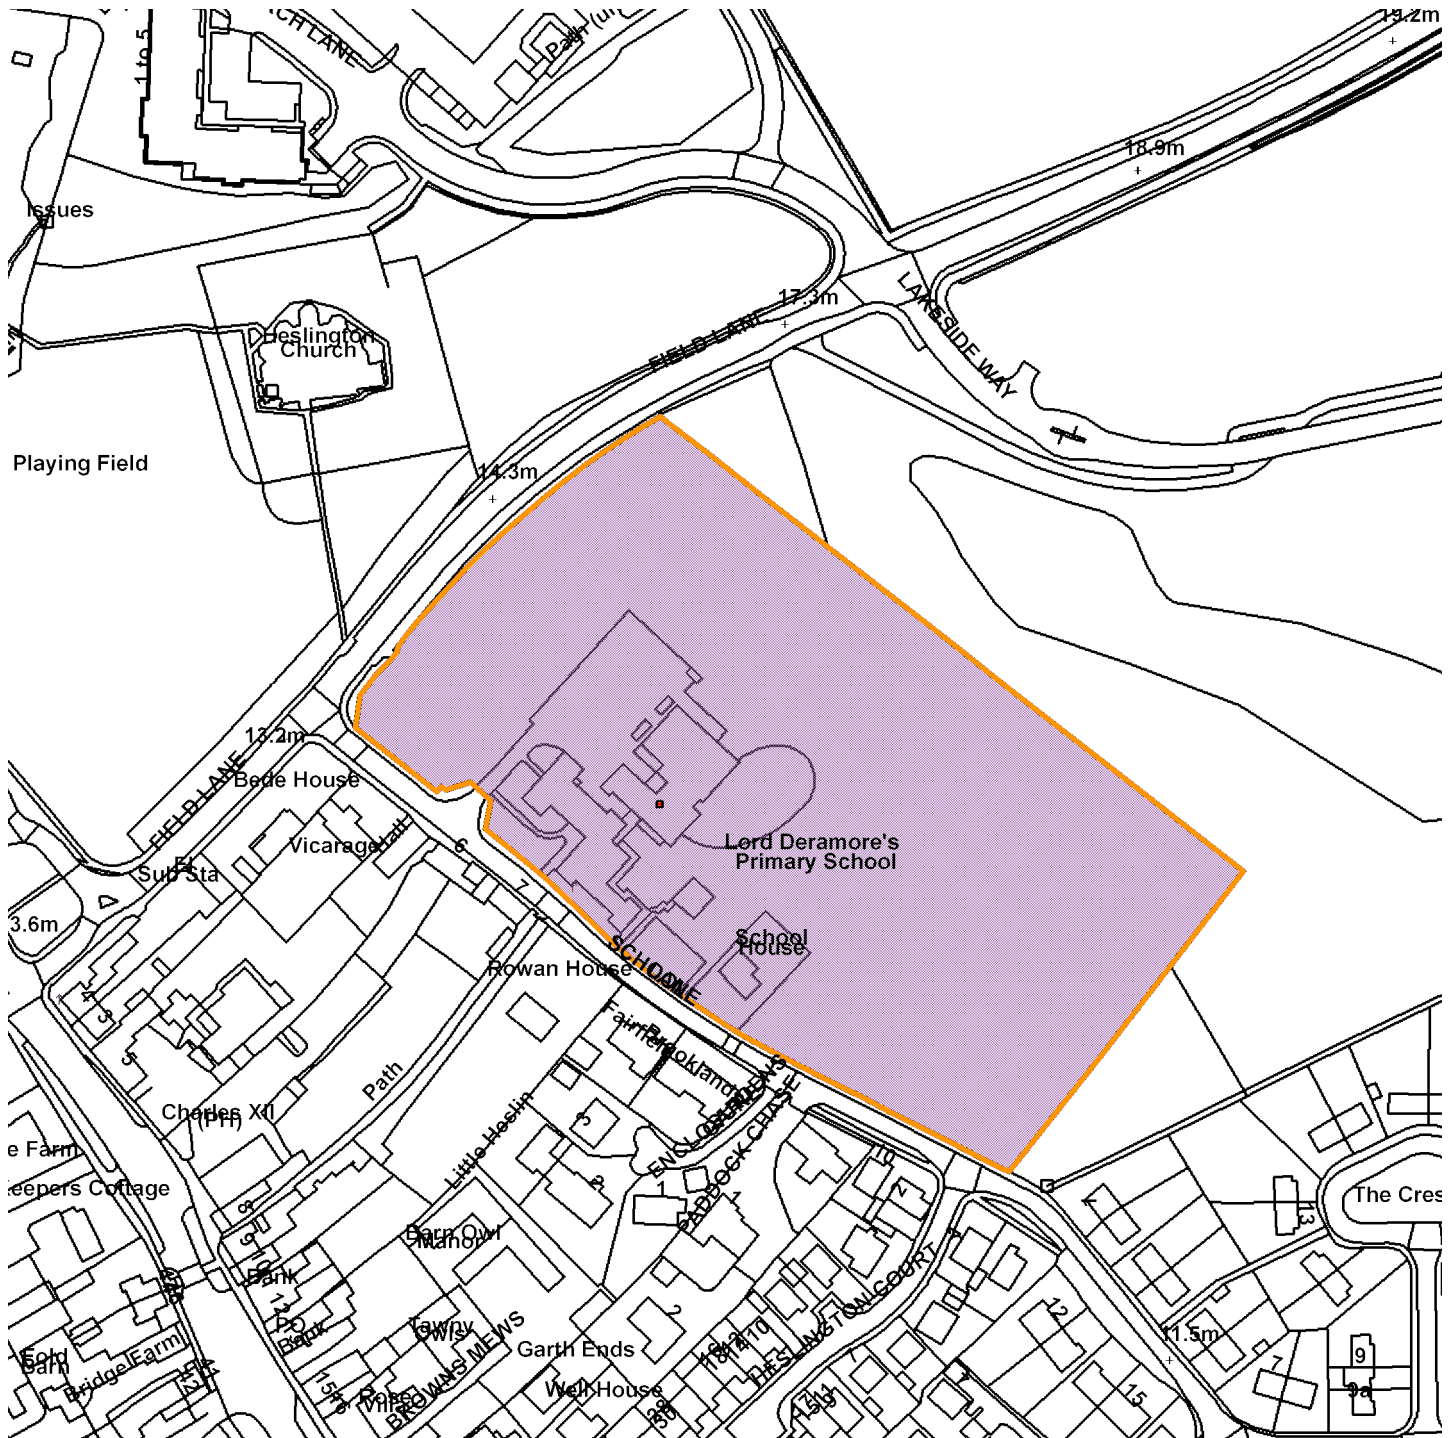

# Lord Deramores Primary School School La.Heslington

15/00125/FULM

Scale : 1:2119

Reproduced from the Ordnance Survey map with the permission of the Controller of Her Majesty's Stationery Office © Crown Copyright 2000.

Unauthorised reproduction infringes Crown Copyright and may lead to prosecution or civil proceedings.

Produced using ESRI (UK)'s MapExplorer 2.0 - <http://www.esriuk.com>

<b>Organisation</b>	CYC
<b>Department</b>	Not Set
<b>Comments</b>	Site Plan
<b>Date</b>	02 June 2015
<b>SLA Number</b>	Not Set